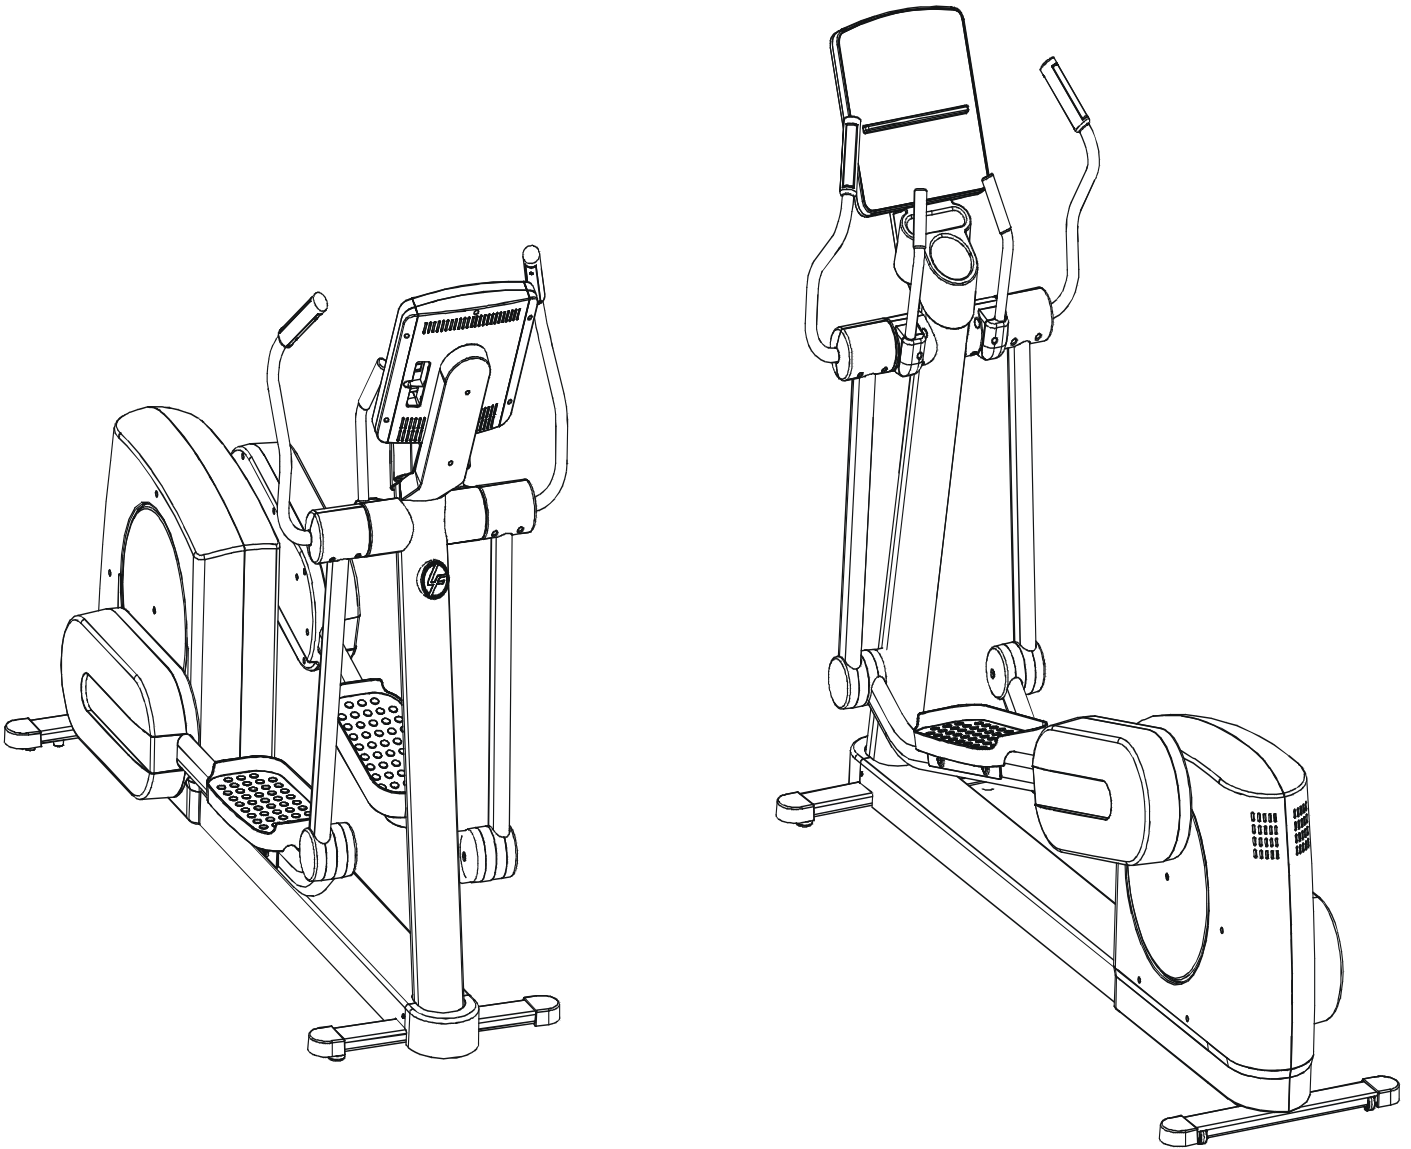

LifeFitness

ARCTIC SILVER QUIET DRIVE CROSS TRAINER 95X-0XXX-03

Customer Support Services
PARTS MANUAL rev 31 Jul 2008

ARCTIC SILVER QUIET DRIVE 95Xi
REFERENCES

95X-0XXX-03
S/N AXB100000 and up

OPERATION MANUAL	M051-00K62-A107
SERVICE MANUAL	M051-00K62-A149
TOUCH UP PAINT: SPRAY CAN .5 OZ BOTTLE W/APPLICATOR .33 OZ PEN	0017-00008-0204 0017-00008-0205 0017-00008-0206
HARDWARE BAG	AK62-00152-0001
PLUG IN OPTION 120/60	GK62-00002-0018
PLUG IN OPTION 240/50 UK	GK62-00002-0019
PLUG IN OPTION 240v AUS	GK62-00002-0020
PLUG IN OPTION 230/50 CONT	GK62-00002-0021

UNLABELED PARTS	
DESCRIPTION	PART NO.
PLATE: DRIVEFRAME; CLAMP B	0K62-01104-0000
KIT: SERV; PLUG-IN; 230/50 CON BM	GK62-00002-0021
CARD: WARRANTY COMMERCIAL +	MO51-00K62-A107

	Page
CONSOLE SUPPORT & DEADSHAFT COVERS.....	4
HANDLEBARS AND BULLHORNS	5
CONSOLE AND RELATED COMPONENTS.....	6
UPPER FRAME HARDWARE	8
ROCKER ARMS AND PEDAL LEVERS	8
CRANK COVER AND LOWER CAPS	10
LOWER FRAME SHROUDS AND HARDWARE.....	11
PEDAL LEVER COMPONENTS	12
PCB, BATTERY, REED SWITCH & BRACKET	13
BEARING-INSERT ASSEMBLY	14
CRANK ARM PULLEY ASSEMBLY.....	15
DRIVE MODULE	16
DRIVE MODULE HARDWARE	17
CABLES.....	18

Note: The 95Xi comes with both Telemetry and LifePulse sensors.

ARCTIC SILVER QUIET DRIVE 95Xi

95X-0XXX-03

Console Support & Deadshaft Covers

S/N AXB100000 and up

ARCTIC SILVER QUIET DRIVE 95Xi

95X-0XXX-03

Handlebars and Bullhorns